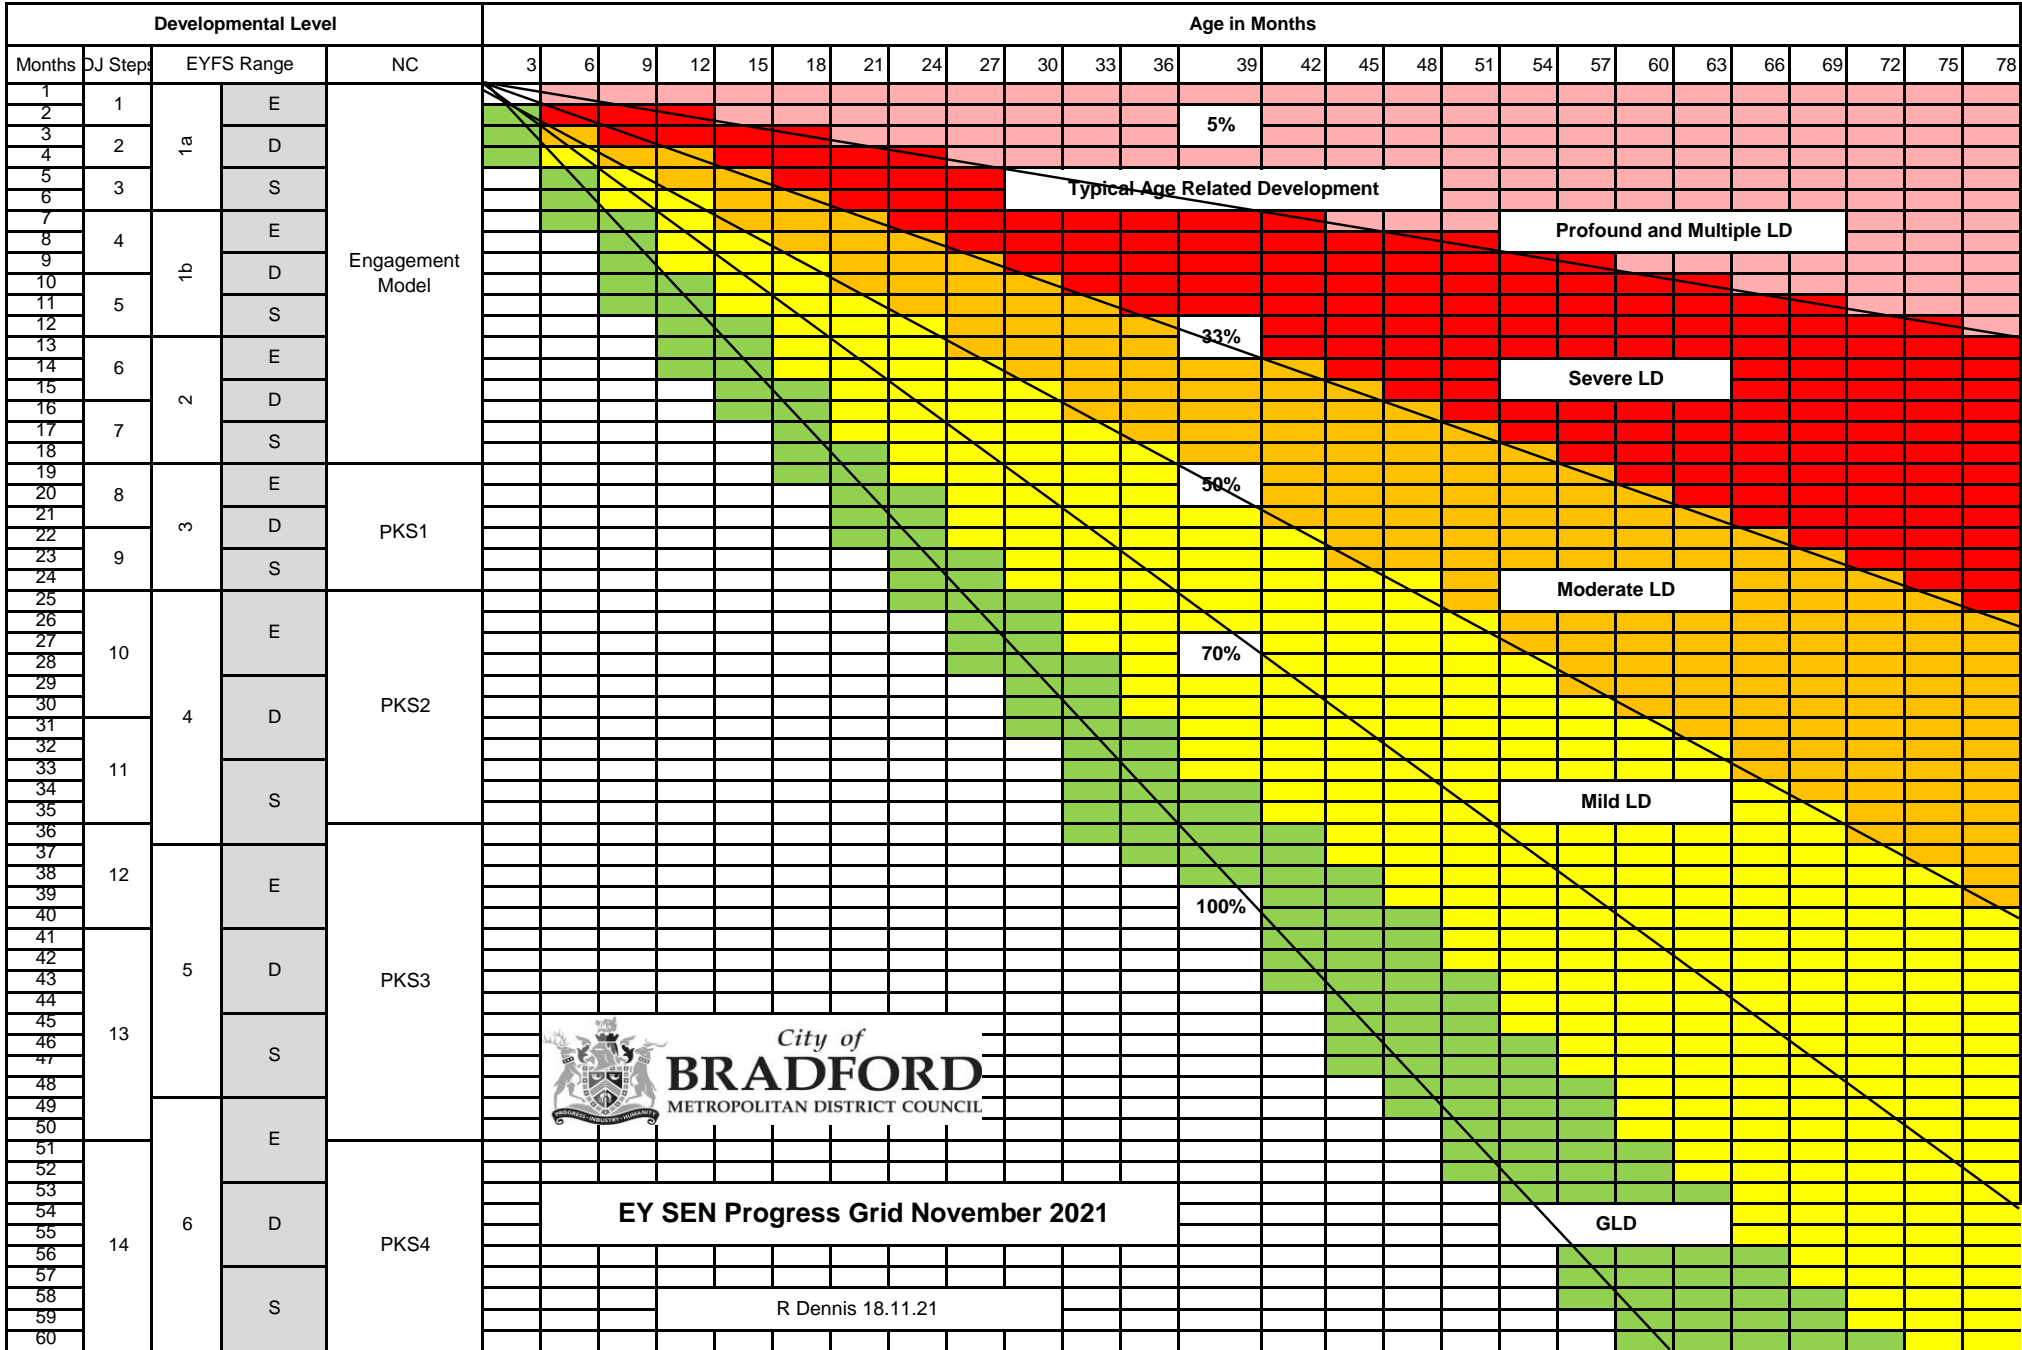

Progress for Children in the EYFS

EY SEN Progress Grid November 2021

R Dennis 18.11.21