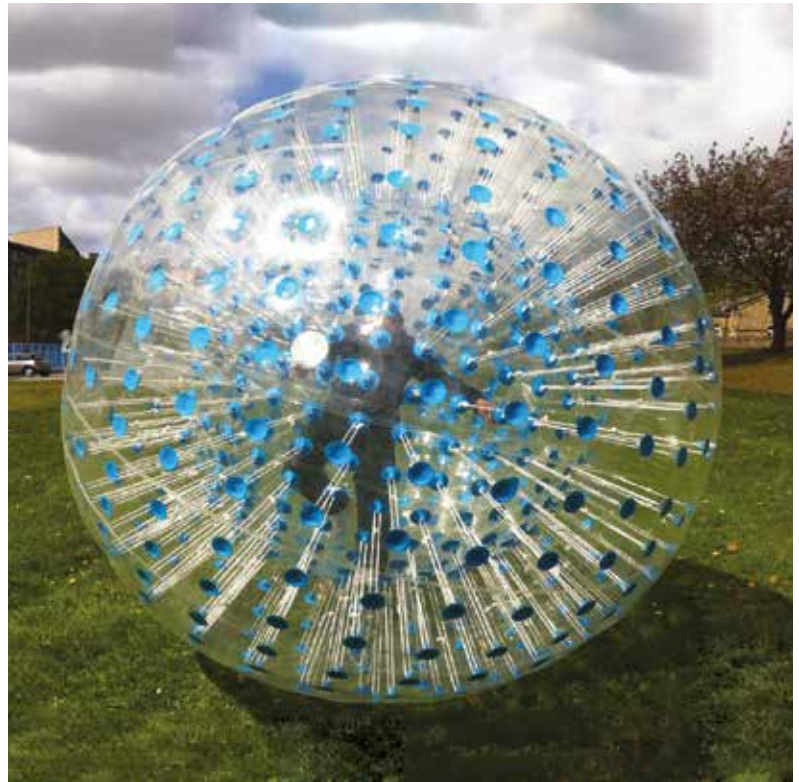

Ultimate Wipeout

Premium activity

49m² (7x7m)

The Ultimate Wipeout is exactly what it says on the tin! A fun action packed 6 player game involving ducking, diving and jumping over two rotating foam padded poles based on an inflatable bed. As much fun for spectators as it is for players!

Go Kart Track

Pedal

Standard activity

Premium activity

The go kart track can be for indoors or outdoors and provides a great space for the children to race around.

Zorbing

Standard activity

Zorbing is a relatively new concept and was developed in New Zealand during the 1990s. When zorbing you will find yourself inside a gigantic, bouncy, transparent pvc ball, surrounded by a thick cushion of air and another larger ball. The two balls are held together by hundreds of nylon threads, and then you are pushed down a hill, across a stretch of water or even over the snow!

Body Zorbing

Standard activity

Body zorbing entails being encased from the waist upwards in an inflatable ball, with only your legs free.

Activities that can be done whilst in the zorb include: football matches, sumo wrestling, arena battles, last man standing, king-of-the-hill and body-bumping.