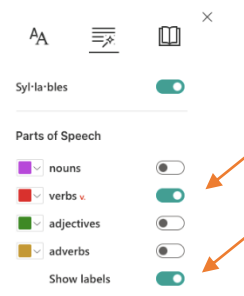

Parts of Speech

This feature supports learners with identifying parts of speech.

This example highlights nouns and adjectives.

Autumn reminds me of golden leaves
crunching as I walk down the rambling
garden path.

show labels marks the parts of speech.

This example, highlights and labels verbs.

Microsoft Word ^{v.}has inbuilt features
that ^{v.}provide a welcome support for
SpLD students.

Show syllables splits words

This supports reading and

The large hippopotamus
the glorious mud.

into syllables.
spelling.

The large hip·po·pot·a·mus bathed in the
glo·ri·ous mud.

Immersive Reader: Reading Preferences

Line focus shows only a limited number of lines