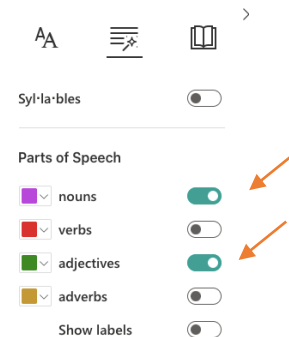

Immersive Reader: Text Preferences

Useful features include changing the letter spacing and background

Immersive Reader: Grammar Options

Autumn reminds me of golden leaves crunching as I walk down the rambling garden path.

Parts of Speech

This feature supports learners with identifying parts of speech.

This example highlights nouns and adjectives.

Autumn reminds me of golden leaves
crunching as I walk down the rambling
garden path.

show labels marks the parts of speech.

This example, highlights and labels verbs.

Microsoft Word ^{v.}has inbuilt features
that ^{v.}provide a welcome support for
SpLD students.

Show syllables splits words