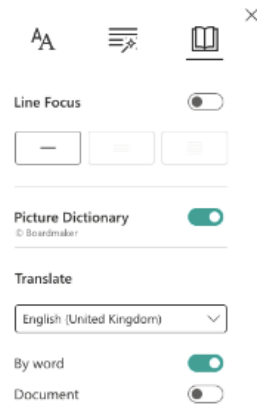

Picture dictionary used for single words

Do you enjoy waking up to the sound of birds tweeting on a sunny Spring morning?

Picture dictionary and document

Clicking on any word shows a picture (if available).

Do you enjoy waking up to the sound of birds tweeting on a sunny Spring morning?