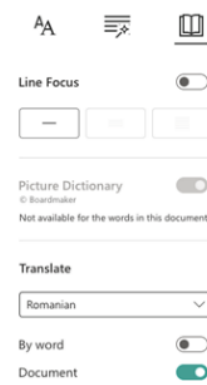

show labels marks the parts of speech.

This example, highlights and labels verbs.

Microsoft Word ^{v.}has inbuilt features
that ^{v.}provide a welcome support for
SpLD students.

Show syllables splits words

This supports reading and

The large hippopotamus
the glorious mud.

into syllables.
spelling.

The large hip·po·pot·a·mus bathed in the
glo·ri·ous mud.

Immersive Reader: Reading Preferences

Line focus shows only a limited number of lines

Translate allows translation of single words when clicked.

This example shows the Slovak translation by word.

or can **translate** the document.

This example shows the document translated into Romanian.

er 2021