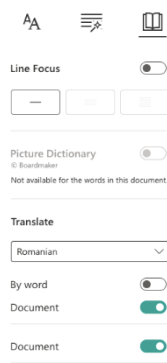

Show syllables splits words

This supports reading and

The large hippopotamus
the glorious mud.